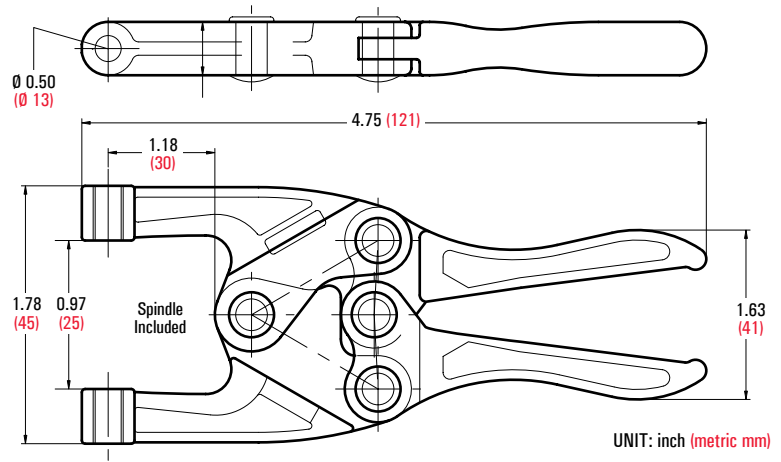

**61352**

- Holding Capacity: 200 lbs. (90 kg)
- Weight: 0.3 lb. (130 g)
- Spindle Supplied: GH-SA-14112

**50450**

- Holding Capacity: 700 lbs. (318 kg)
- Weight: 1.63 lbs. (740 g)
- Spindle Supplied: GH-SF-38300 swivel foot and GH-SA-38300 hex head spindle assembly